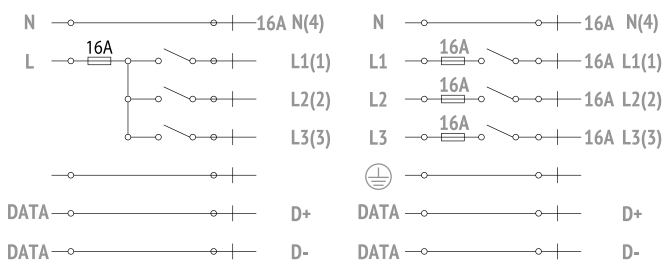

ELEMENTS R TRACK

APPLICATIONS

- Residential
- Offices
- Hallways

FEATURES

- The Element Track system is a 3 phase mixed system with two additional conductors intended to manage a general data signal (for example DALI, dmx, lon, eib).
- Based on the Eurostandard Plus® platform
- Suitable for use with Global Trac® adapters
- Three circuit and DALI compatible
- An easy to create and design linear system
- Available in black, white or anodised.

TECHNICAL DATA

MOUNTING	Recessed
MATERIALS	Aluminium
DIMENSIONS	W 52mm x H 37.8mm
FREQUENCY	50-60Hz
RATED CURRENT & VOLTAGE	16A-440V 1A-50Vac FELV
IP RATING	IP20
WARRANTY	5 Years

FINISH

ELECTRICAL SCHEME

DIMENSIONAL DIAGRAMS

MOUNTING HOLE POSITIONS

LOAD SCHEME

ELEMENTS R TRACK

ACCESSORIES

* Available in Black, White or Grey

<p>END-CAP ST9004-R*</p>			<p>END-FEED ST9001* (Pol R) ST9002* (Pol L)</p>		
<p>COVER STRIP S-9000*</p>			<p>JOINTING CONNECTOR ST9003*</p>		
<p>END-FEED COVER STS9001-R*</p>			<p>INSULATING CONNECTOR ST9003-M*</p>		
<p>MIDDLE FEED COVER STS9010-R*</p>			<p>MIDDLE FEED ST9010*</p>		
<p>L FEED COVER STS9011-R*</p>			<p>L FEED ST9011* (Pol In, Earth Ex) ST9012* (Pol Ex, Earth In)</p>		
<p>T FEED COVER STS9013-R*</p>			<p>T FEED ST9013* (Pol Ex L, Earth In R) ST9014* (Pol Ex R, Earth In L) ST9015* (Pol In L, Earth Ex R) ST9016* (Pol In R, Earth Ex L)</p>		
<p>X FEED COVER STS9017-R*</p>			<p>X FEED ST9017*</p>		
<p>ADJUSTABLE FEED ST9018*</p>			<p>ADJUSTABLE FEED ST9018*</p>		