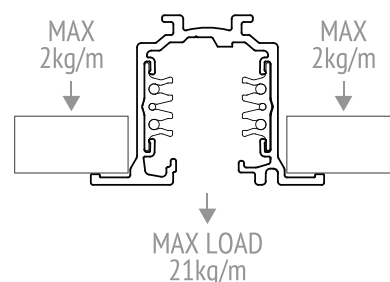

TECHNICAL DATA

MOUNTING	Recessed
MATERIALS	Aluminium
DIMENSIONS	W 52mm x H 37.8mm
FREQUENCY	50-60Hz
RATED CURRENT & VOLTAGE	16A-440V 1A-50Vac FELV
IP RATING	IP20
WARRANTY	5 Years

FINISH

ELECTRICAL SCHEME

DIMENSIONAL DIAGRAMS

MOUNTING HOLE POSITIONS

LOAD SCHEME

ELEMENTS R TRACK

ACCESSORIES

* Available in Black, White or Grey

<p>END-CAP ST9004-R*</p>			<p>END-FEED ST9001* (Pol R) ST9002* (Pol L)</p>		
<p>COVER STRIP S-9000*</p>			<p>JOINTING CONNECTOR ST9003*</p>		
<p>END-FEED COVER STS9001-R*</p>			<p>INSULATING CONNECTOR ST9003-M*</p>		
<p>MIDDLE FEED COVER STS9010-R*</p>			<p>MIDDLE FEED ST9010*</p>		
<p>L FEED COVER STS9011-R*</p>			<p>L FEED ST9011* (Pol In, Earth Ex) ST9012* (Pol Ex, Earth In)</p>		
<p>T FEED COVER STS9013-R*</p>			<p>T FEED ST9013* (Pol Ex L, Earth In R) ST9014* (Pol Ex R, Earth In L) ST9015* (Pol In L, Earth Ex R) ST9016* (Pol In R, Earth Ex L)</p>		
<p>X FEED COVER STS9017-R*</p>			<p>X FEED ST9017*</p>		
<p>ADJUSTABLE FEED ST9018*</p>			<p>ADJUSTABLE FEED ST9018*</p>		