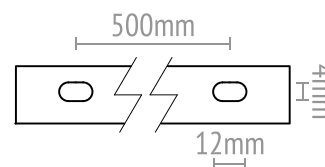

TECHNICAL DATA

MOUNTING	Recessed
MATERIALS	Aluminium
DIMENSIONS	W 52mm x H 37.8mm
FREQUENCY	50-60Hz
RATED CURRENT & VOLTAGE	16A-440V 1A-50Vac FELV
IP RATING	IP20
WARRANTY	5 Years

FINISH

ELECTRICAL SCHEME

DIMENSIONAL DIAGRAMS

MOUNTING HOLE POSITIONS

LOAD SCHEME

ELEMENTS R TRACK

ACCESSORIES

* Available in Black, White or Grey

<p>END-CAP ST9004-R*</p>			<p>END-FEED ST9001* (Pol R) ST9002* (Pol L)</p>		
<p>COVER STRIP S-9000*</p>			<p>JOINTING CONNECTOR ST9003*</p>		
<p>END-FEED COVER STS9001-R*</p>			<p>INSULATING CONNECTOR ST9003-M*</p>		
<p>MIDDLE FEED COVER STS9010-R*</p>			<p>MIDDLE FEED ST9010*</p>		
<p>L FEED COVER STS9011-R*</p>			<p>L FEED ST9011* (Pol In, Earth Ex) ST9012* (Pol Ex, Earth In)</p>		
<p>T FEED COVER STS9013-R*</p>			<p>T FEED ST9013* (Pol Ex L, Earth In R) ST9014* (Pol Ex R, Earth In L) ST9015* (Pol In L, Earth Ex R) ST9016* (Pol In R, Earth Ex L)</p>		
<p>X FEED COVER STS9017-R*</p>			<p>X FEED ST9017*</p>		
<p>ADJUSTABLE FEED ST9018*</p>			<p>ADJUSTABLE FEED ST9018*</p>		