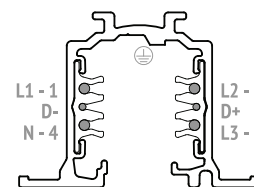

TECHNICAL DATA

MOUNTING	Recessed
MATERIALS	Aluminium
DIMENSIONS	W 52mm x H 37.8mm
FREQUENCY	50-60Hz
RATED CURRENT & VOLTAGE	16A-440V 1A-50Vac FELV
IP RATING	IP20
WARRANTY	5 Years

FINISH

ELECTRICAL SCHEME

DIMENSIONAL DIAGRAMS

MOUNTING HOLE POSITIONS

LOAD SCHEME

ELEMENTS R TRACK

ACCESSORIES

* Available in Black, White or Grey

<p>END-CAP ST9004-R*</p>			<p>END-FEED ST9001* (Pol R) ST9002* (Pol L)</p>		
<p>COVER STRIP S-9000*</p>			<p>JOINTING CONNECTOR ST9003*</p>		
<p>END-FEED COVER STS9001-R*</p>			<p>INSULATING CONNECTOR ST9003-M*</p>		
<p>MIDDLE FEED COVER STS9010-R*</p>			<p>MIDDLE FEED ST9010*</p>		
<p>L FEED COVER STS9011-R*</p>			<p>L FEED ST9011* (Pol In, Earth Ex) ST9012* (Pol Ex, Earth In)</p>		
<p>T FEED COVER STS9013-R*</p>			<p>T FEED ST9013* (Pol Ex L, Earth In R) ST9014* (Pol Ex R, Earth In L) ST9015* (Pol In L, Earth Ex R) ST9016* (Pol In R, Earth Ex L)</p>		
<p>X FEED COVER STS9017-R*</p>			<p>X FEED ST9017*</p>		
<p>ADJUSTABLE FEED ST9018*</p>			<p>ADJUSTABLE FEED ST9018*</p>		