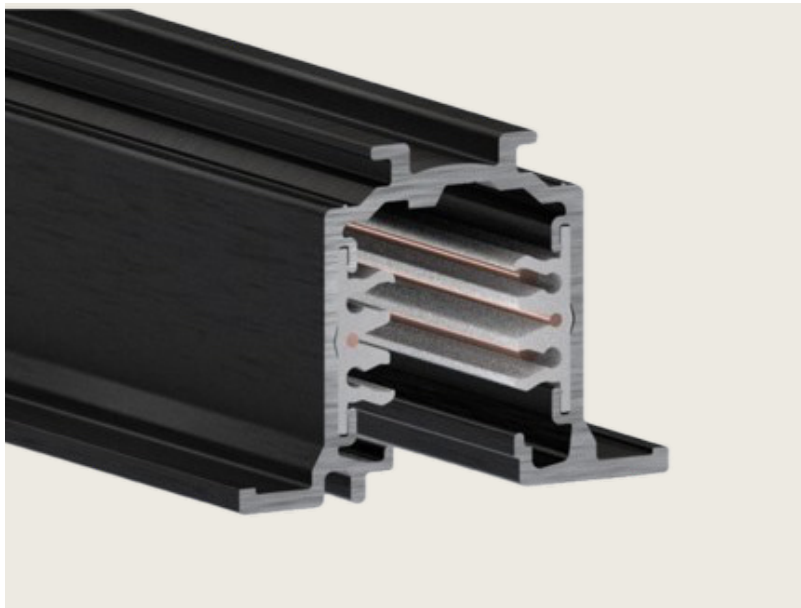

ELEMENTS R TRACK

APPLICATIONS

- Residential
- Offices
- Hallways

FEATURES

- The Element Track system is a 3 phase mixed system with two additional conductors intended to manage a general data signal (for example DALI, dmx, lon, eib).
- Based on the Eurostandard Plus® platform
- Suitable for use with Global Trac® adapters
- Three circuit and DALI compatible
- An easy to create and design linear system
- Available in black, white or anodised.

TECHNICAL DATA

MOUNTING	Recessed
MATERIALS	Aluminium
DIMENSIONS	W 52mm x H 37.8mm
FREQUENCY	50-60Hz
RATED CURRENT & VOLTAGE	16A-440V 1A-50Vac FELV
IP RATING	IP20
WARRANTY	5 Years

FINISH

ELECTRICAL SCHEME

DIMENSIONAL DIAGRAMS

MOUNTING HOLE POSITIONS

LOAD SCHEME

ELEMENTS R TRACK

ACCESSORIES

* Available in Black, White or Grey

<p>END-CAP ST9004-R*</p>			<p>END-FEED ST9001* (Pol R) ST9002* (Pol L)</p>		
<p>COVER STRIP S-9000*</p>			<p>JOINTING CONNECTOR ST9003*</p>		
<p>END-FEED COVER STS9001-R*</p>			<p>INSULATING CONNECTOR ST9003-M*</p>		
<p>MIDDLE FEED COVER STS9010-R*</p>			<p>MIDDLE FEED ST9010*</p>		
<p>L FEED COVER STS9011-R*</p>			<p>L FEED ST9011* (Pol In, Earth Ex) ST9012* (Pol Ex, Earth In)</p>		
<p>T FEED COVER STS9013-R*</p>			<p>T FEED ST9013* (Pol Ex L, Earth In R) ST9014* (Pol Ex R, Earth In L) ST9015* (Pol In L, Earth Ex R) ST9016* (Pol In R, Earth Ex L)</p>		
<p>X FEED COVER STS9017-R*</p>			<p>X FEED ST9017*</p>		
<p>ADJUSTABLE FEED ST9018*</p>			<p>ADJUSTABLE FEED ST9018*</p>		