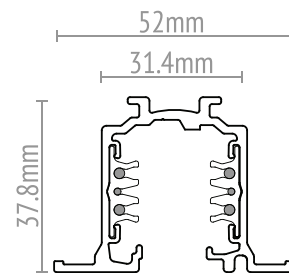

TECHNICAL DATA

MOUNTING	Recessed
MATERIALS	Aluminium
DIMENSIONS	W 52mm x H 37.8mm
FREQUENCY	50-60Hz
RATED CURRENT & VOLTAGE	16A-440V 1A-50Vac FELV
IP RATING	IP20
WARRANTY	5 Years

FINISH

ELECTRICAL SCHEME

DIMENSIONAL DIAGRAMS

MOUNTING HOLE POSITIONS

LOAD SCHEME

ELEMENTS R TRACK

ACCESSORIES

* Available in Black, White or Grey

<p>END-CAP ST9004-R*</p>			<p>END-FEED ST9001* (Pol R) ST9002* (Pol L)</p>		
<p>COVER STRIP S-9000*</p>			<p>JOINTING CONNECTOR ST9003*</p>		
<p>END-FEED COVER STS9001-R*</p>			<p>INSULATING CONNECTOR ST9003-M*</p>		
<p>MIDDLE FEED COVER STS9010-R*</p>			<p>MIDDLE FEED ST9010*</p>		
<p>L FEED COVER STS9011-R*</p>			<p>L FEED ST9011* (Pol In, Earth Ex) ST9012* (Pol Ex, Earth In)</p>		
<p>T FEED COVER STS9013-R*</p>			<p>T FEED ST9013* (Pol Ex L, Earth In R) ST9014* (Pol Ex R, Earth In L) ST9015* (Pol In L, Earth Ex R) ST9016* (Pol In R, Earth Ex L)</p>		
<p>X FEED COVER STS9017-R*</p>			<p>X FEED ST9017*</p>		
<p>ADJUSTABLE FEED ST9018*</p>			<p>ADJUSTABLE FEED ST9018*</p>		

ELEMENTS R TRACK

ACCESSORIES

* Available in Black, White or Grey

<p>ROD CLAMP ST9000-P2* <i>(to be used with P3, P5 & 6)</i></p>		
<p>ROD SUSPENSION KIT ST9000-P3* <i>(1.5m, 3m or 5m)</i></p>		
<p>ROD SUSPENSION KIT WITH METAL CUP AND CROSSBAR ST9000-P5* <i>(1.2m & not in available in grey)</i></p>		
<p>ROD SUSPENSION KIT WITH METAL CUP AND CEILING BRACKET ST9000-P6* <i>(1.2m & not in available in grey)</i></p>		
<p>WIRE SUSPENSION KIT WITH METAL CUP AND CEILING BRACKET ST9000-P1* <i>(1.5m, 3m or 5m)</i></p>		
<p>WIRE SUSPENSION KIT WITH CEILING BRACKET ST9000-P4 <i>(1m)</i></p>	